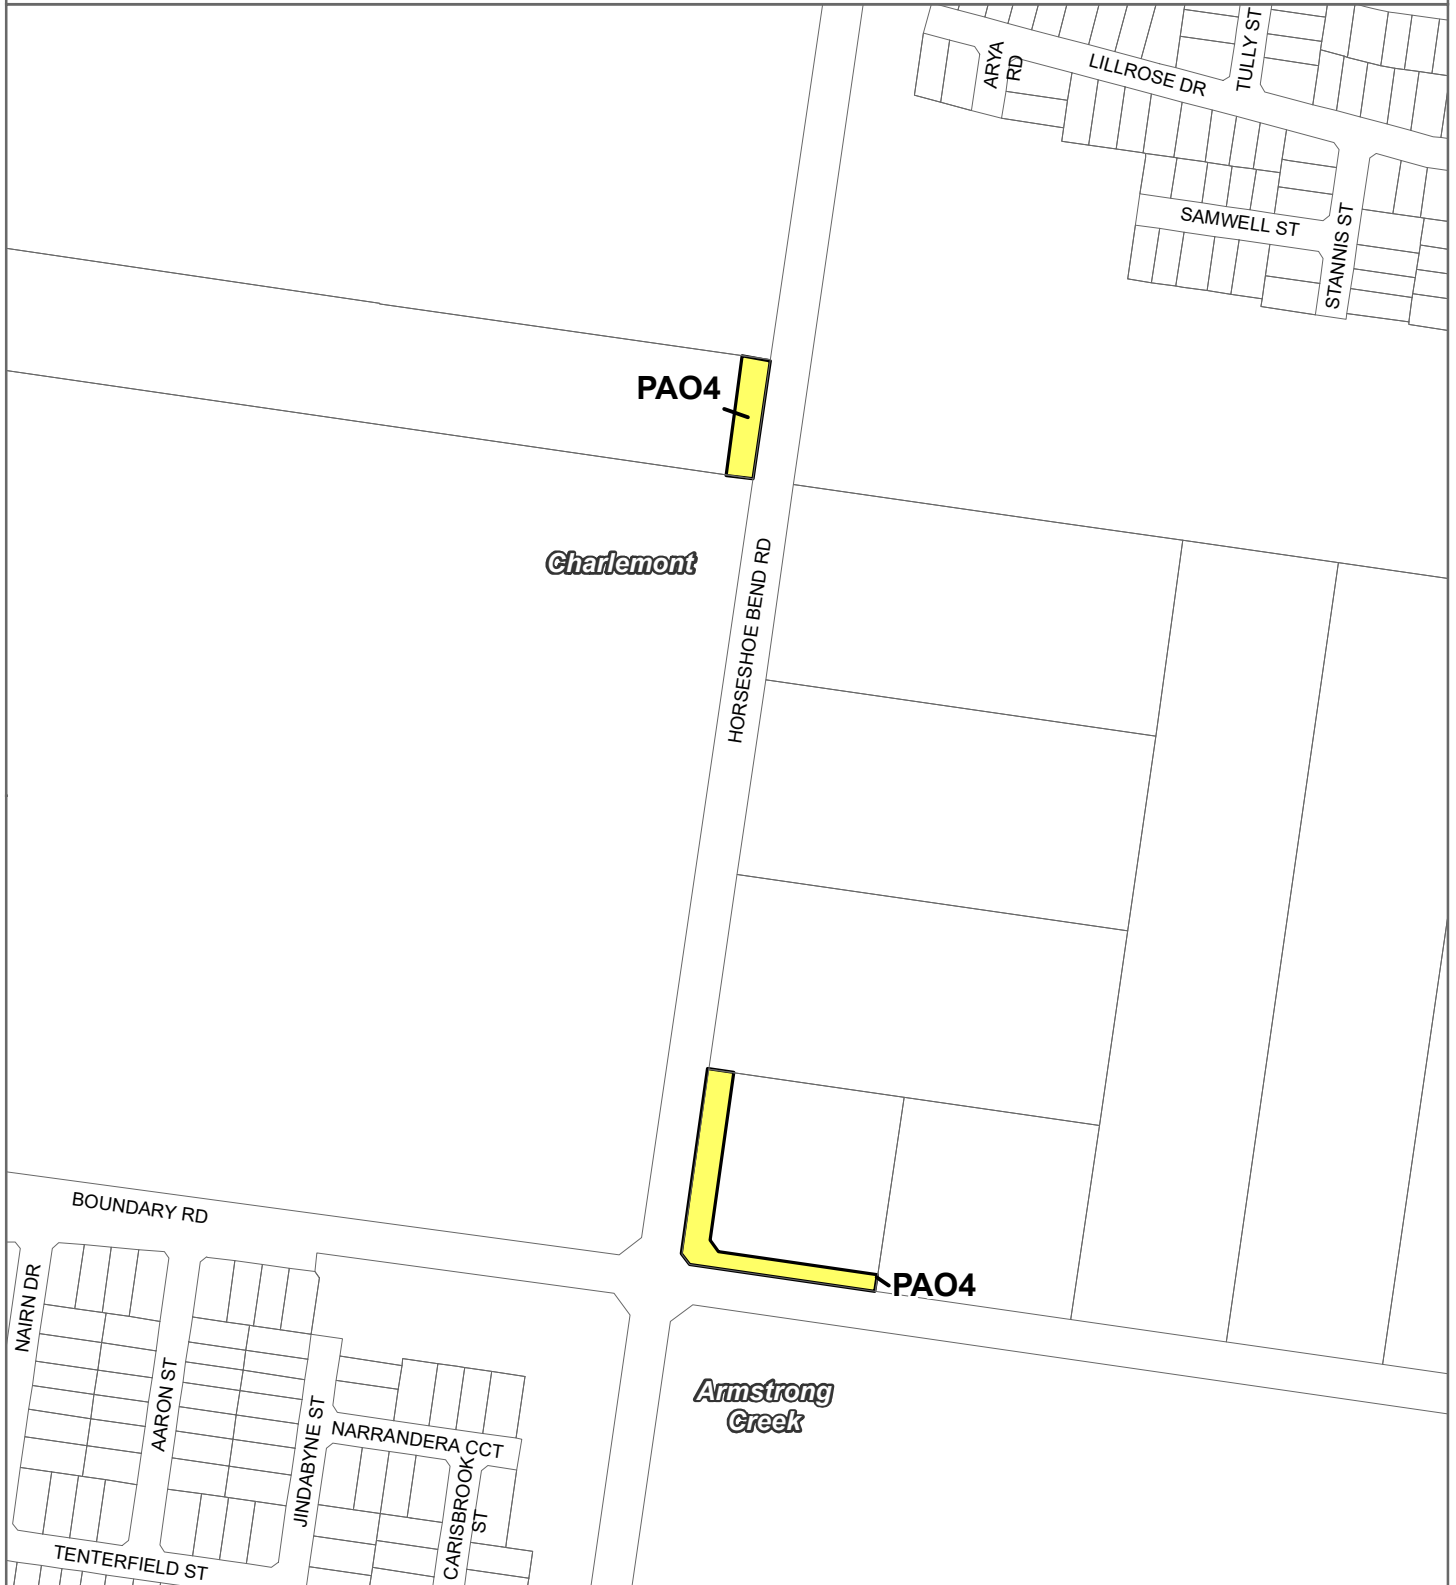

GREATER GEELONG PLANNING SCHEME - LOCAL PROVISION AMENDMENT C410ggee

- LEGEND**
- PAO4 - Public Acquisition Overlay - Schedule 4
 - Local Government Area

Part of Planning Scheme Map 67PAO

Disclaimer
 This publication may be of assistance to you but the State of Victoria and its employees do not guarantee that the publication is without flaw of any kind or is wholly appropriate for your particular purposes and therefore disclaims all liability for any error, loss or other consequence which may arise from you relying on any information in this publication.