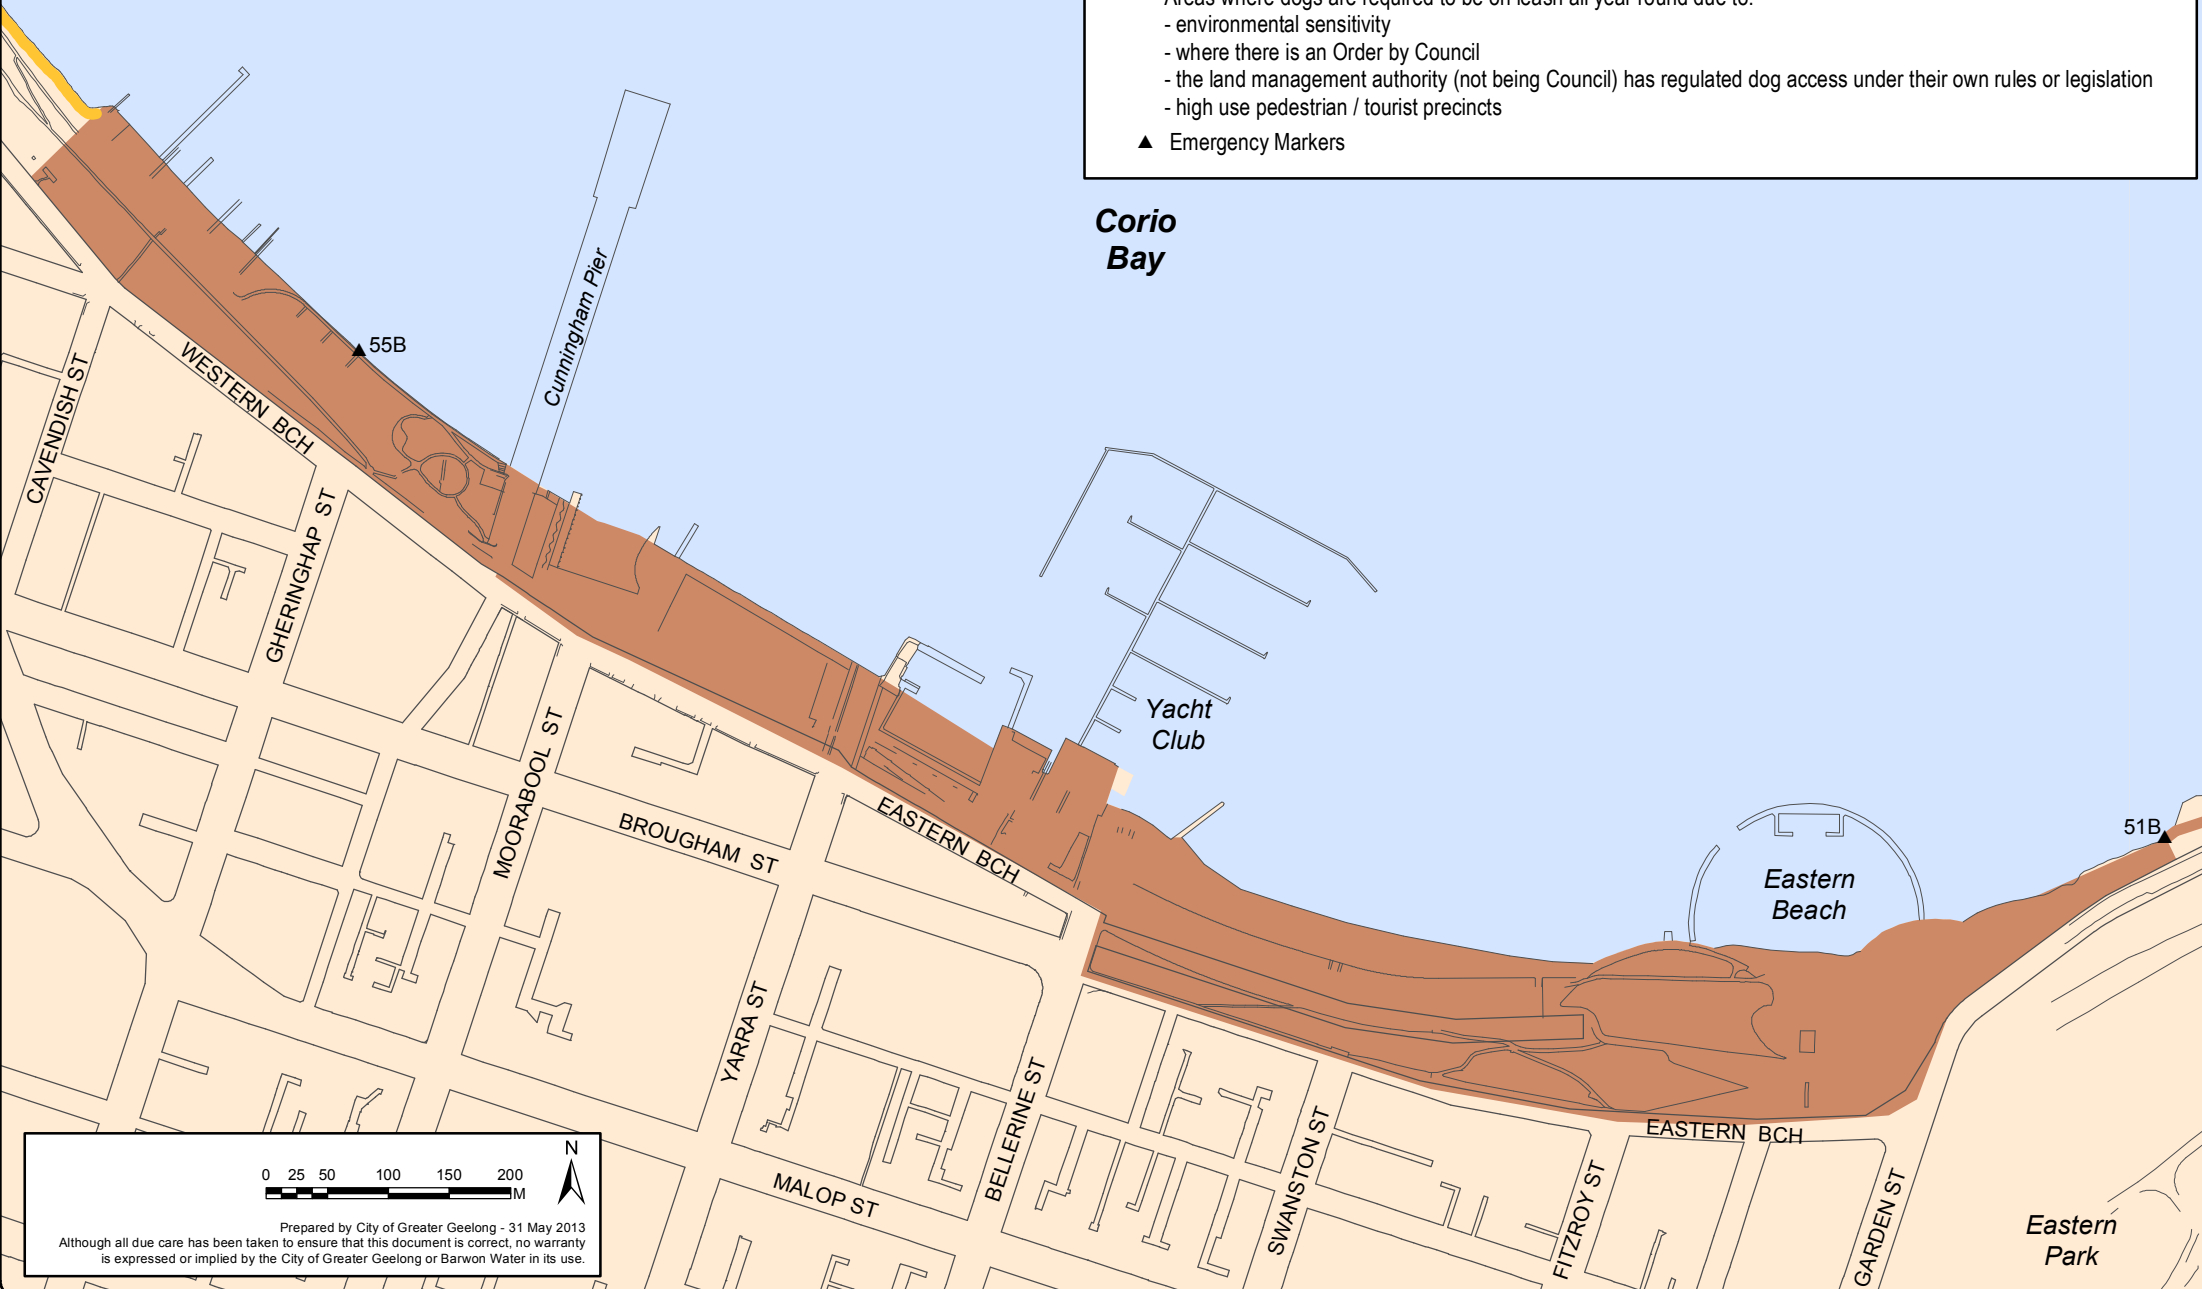

Dog Controls - Waterfront Central Geelong - Map 11

LEGEND

-  **Conditional Off - Leash 'Supervised' Area (Category 2)**
Allow dogs off leash and supervised during specified times all year round; in the mornings prior to 10.00 a.m. and in the evenings after 5.00 p.m. Dogs would be required to be on leash at all other times.
-  **On Leash 'Controlled' Area (Environmentally Sensitive Areas) Category 4**
Areas where dogs are required to be on leash all year round due to:
 - environmental sensitivity
 - where there is an Order by Council
 - the land management authority (not being Council) has regulated dog access under their own rules or legislation
 - high use pedestrian / tourist precincts
-  **Emergency Markers**

Corio Bay

Prepared by City of Greater Geelong - 31 May 2013
Although all due care has been taken to ensure that this document is correct, no warranty is expressed or implied by the City of Greater Geelong or Barwon Water in its use.

Eastern Park