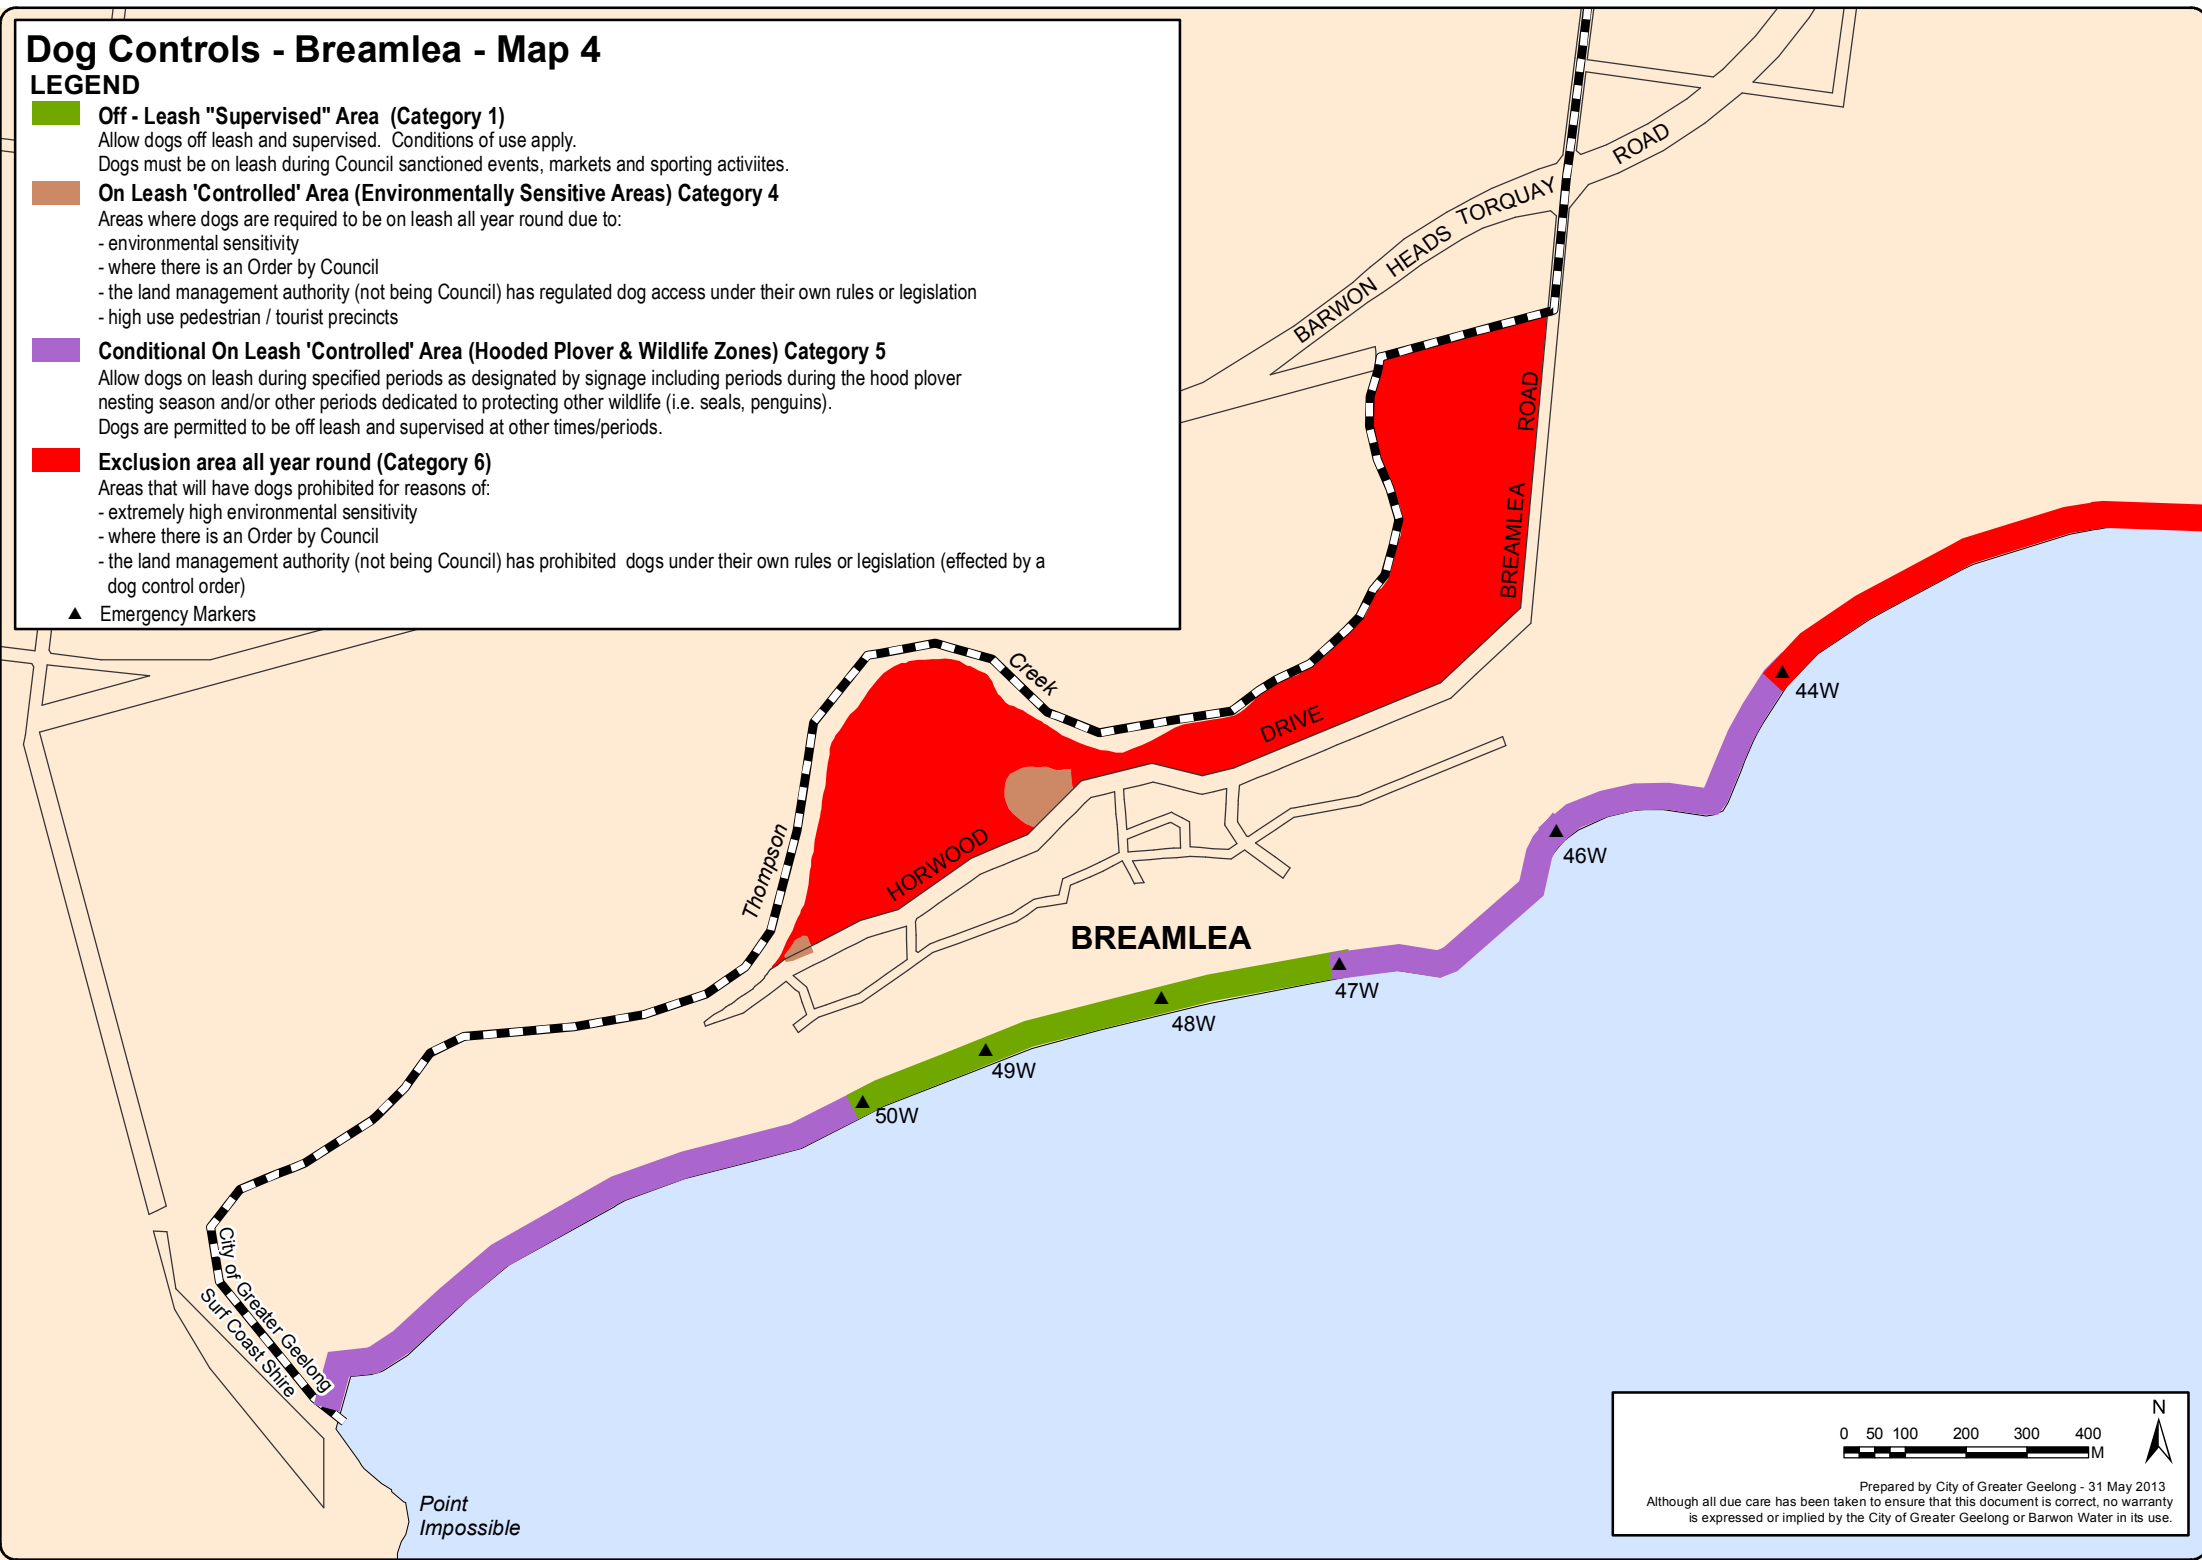

Dog Controls - Breamlea - Map 4

LEGEND

- Off - Leash "Supervised" Area (Category 1)**
 Allow dogs off leash and supervised. Conditions of use apply.
 Dogs must be on leash during Council sanctioned events, markets and sporting activities.
 - On Leash 'Controlled' Area (Environmentally Sensitive Areas) Category 4**
 Areas where dogs are required to be on leash all year round due to:
 - environmental sensitivity
 - where there is an Order by Council
 - the land management authority (not being Council) has regulated dog access under their own rules or legislation
 - high use pedestrian / tourist precincts
 - Conditional On Leash 'Controlled' Area (Hooded Plover & Wildlife Zones) Category 5**
 Allow dogs on leash during specified periods as designated by signage including periods during the hood plover nesting season and/or other periods dedicated to protecting other wildlife (i.e. seals, penguins).
 Dogs are permitted to be off leash and supervised at other times/periods.
 - Exclusion area all year round (Category 6)**
 Areas that will have dogs prohibited for reasons of:
 - extremely high environmental sensitivity
 - where there is an Order by Council
 - the land management authority (not being Council) has prohibited dogs under their own rules or legislation (effected by a dog control order)
- ▲ Emergency Markers