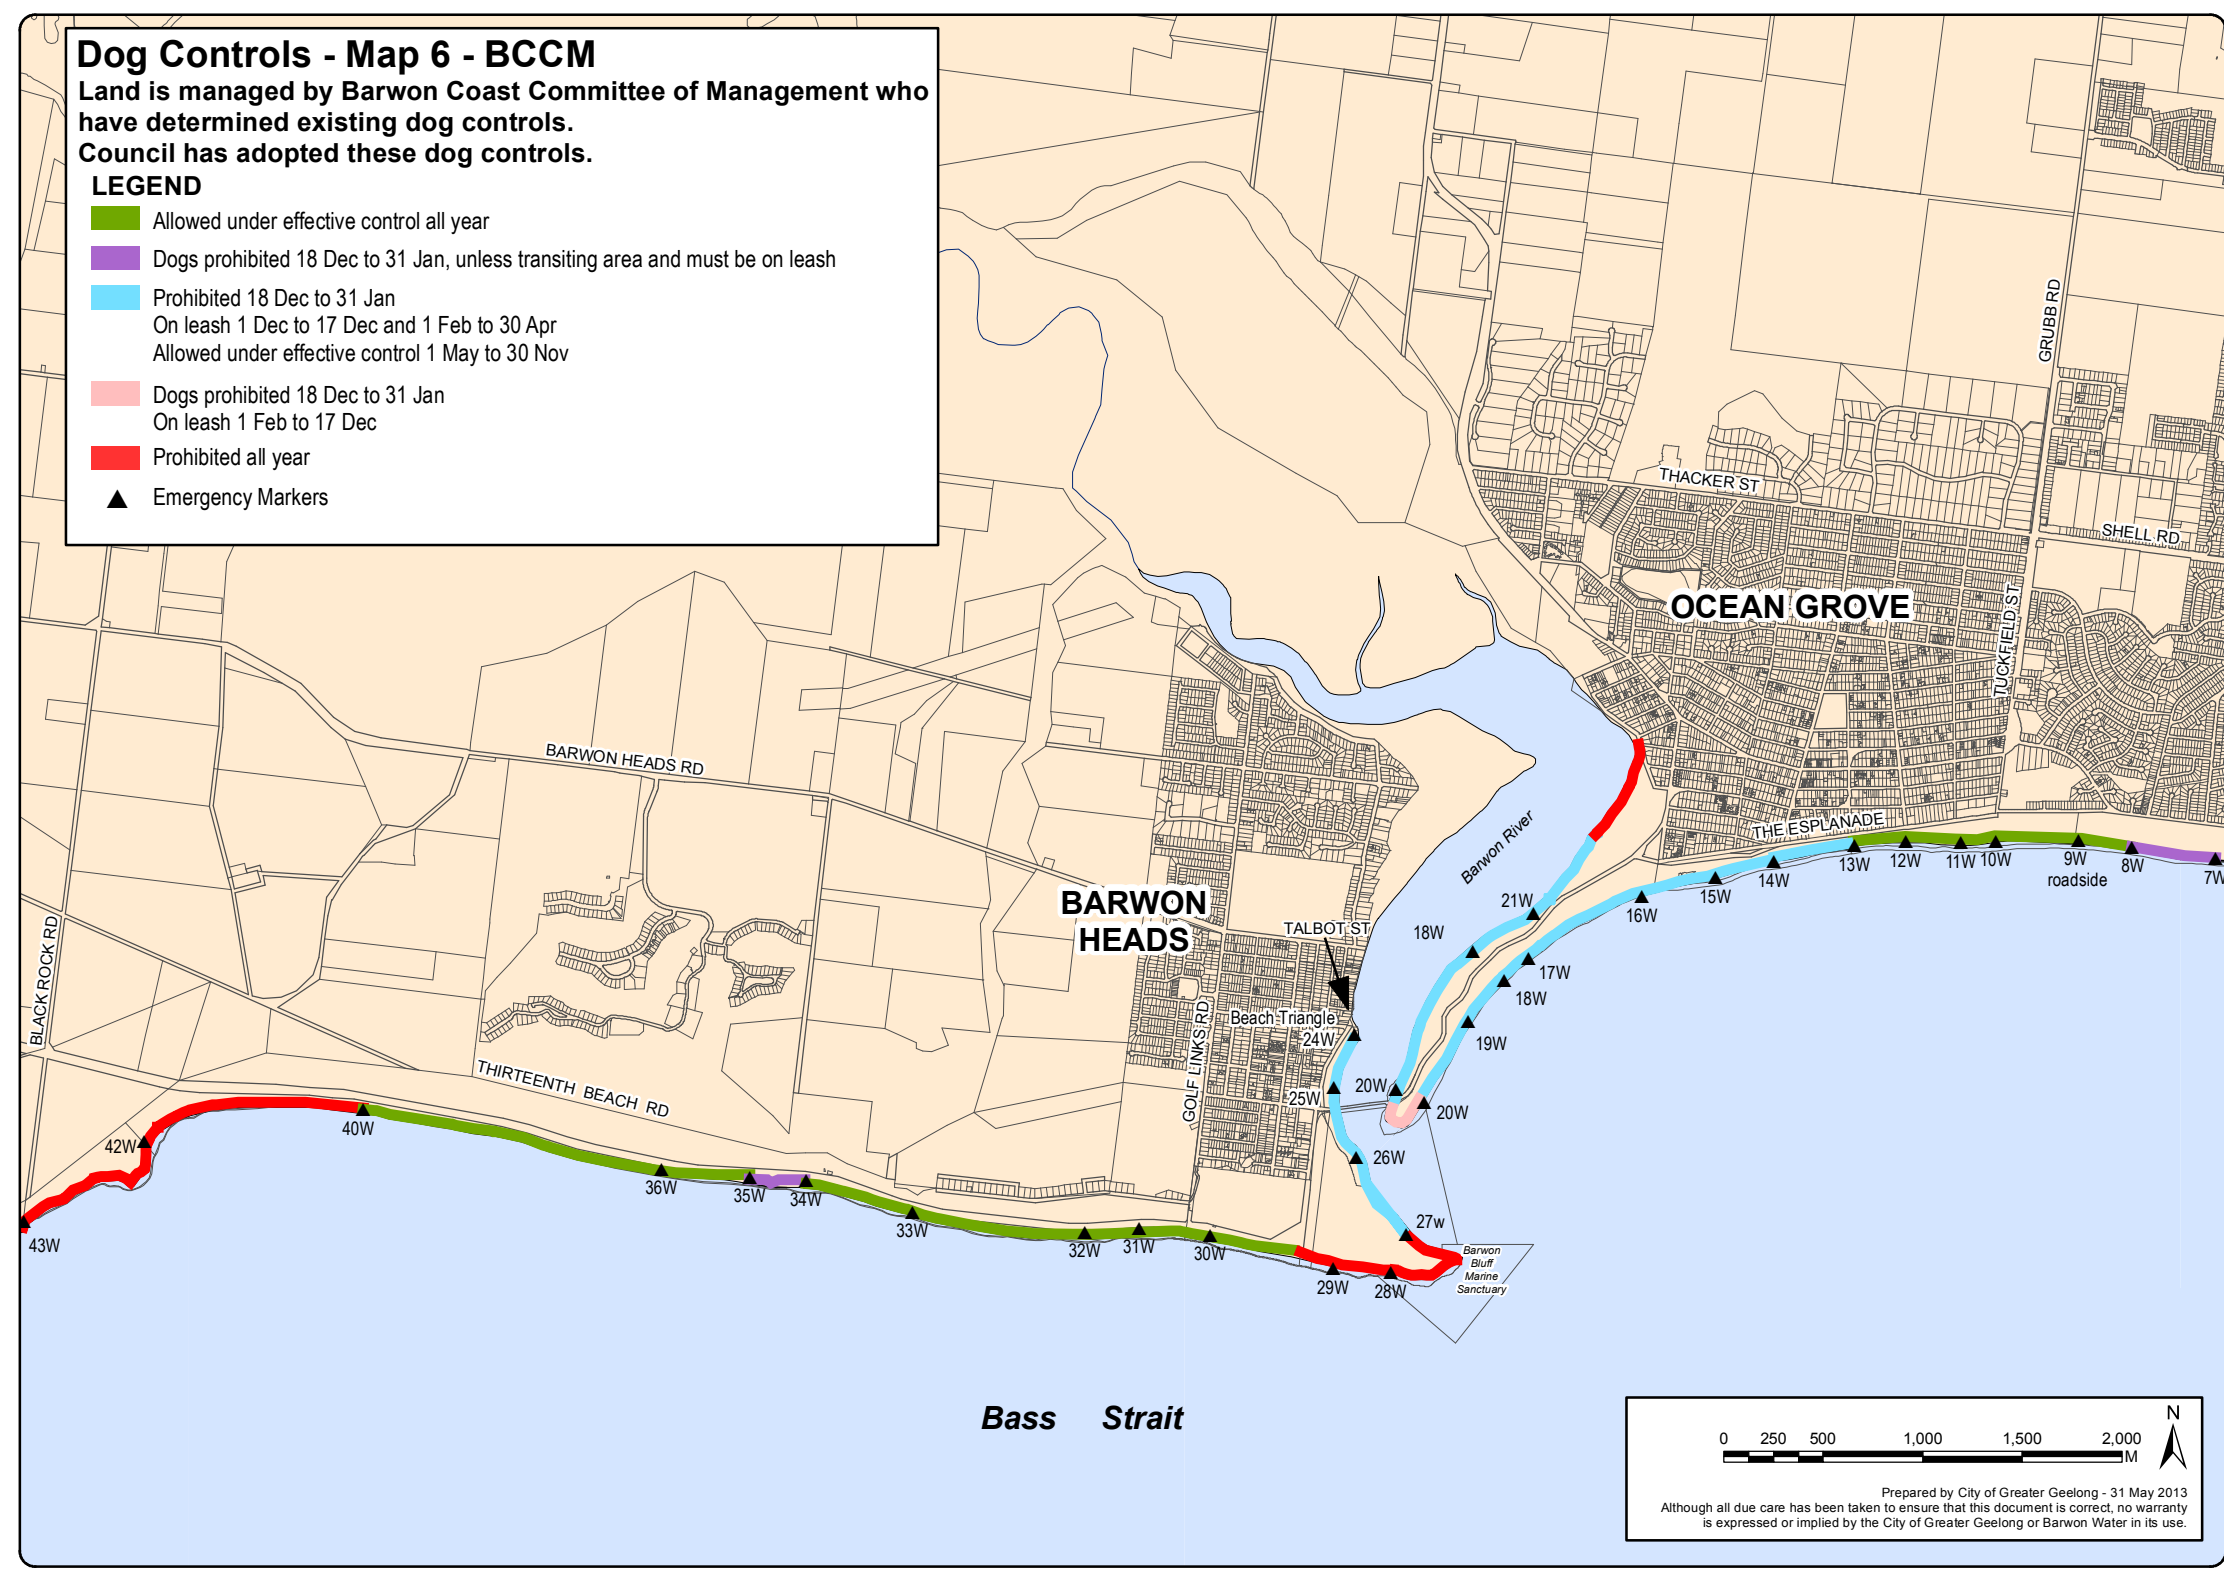

Dog Controls - Map 6 - BCCM

Land is managed by Barwon Coast Committee of Management who have determined existing dog controls. Council has adopted these dog controls.

LEGEND

- Allowed under effective control all year
- Dogs prohibited 18 Dec to 31 Jan, unless transiting area and must be on leash
- Prohibited 18 Dec to 31 Jan
On leash 1 Dec to 17 Dec and 1 Feb to 30 Apr
Allowed under effective control 1 May to 30 Nov
- Dogs prohibited 18 Dec to 31 Jan
On leash 1 Feb to 17 Dec
- Prohibited all year
- Emergency Markers

N

0 250 500 1,000 1,500 2,000 M

Prepared by City of Greater Geelong - 31 May 2013
Although all due care has been taken to ensure that this document is correct, no warranty is expressed or implied by the City of Greater Geelong or Barwon Water in its use.