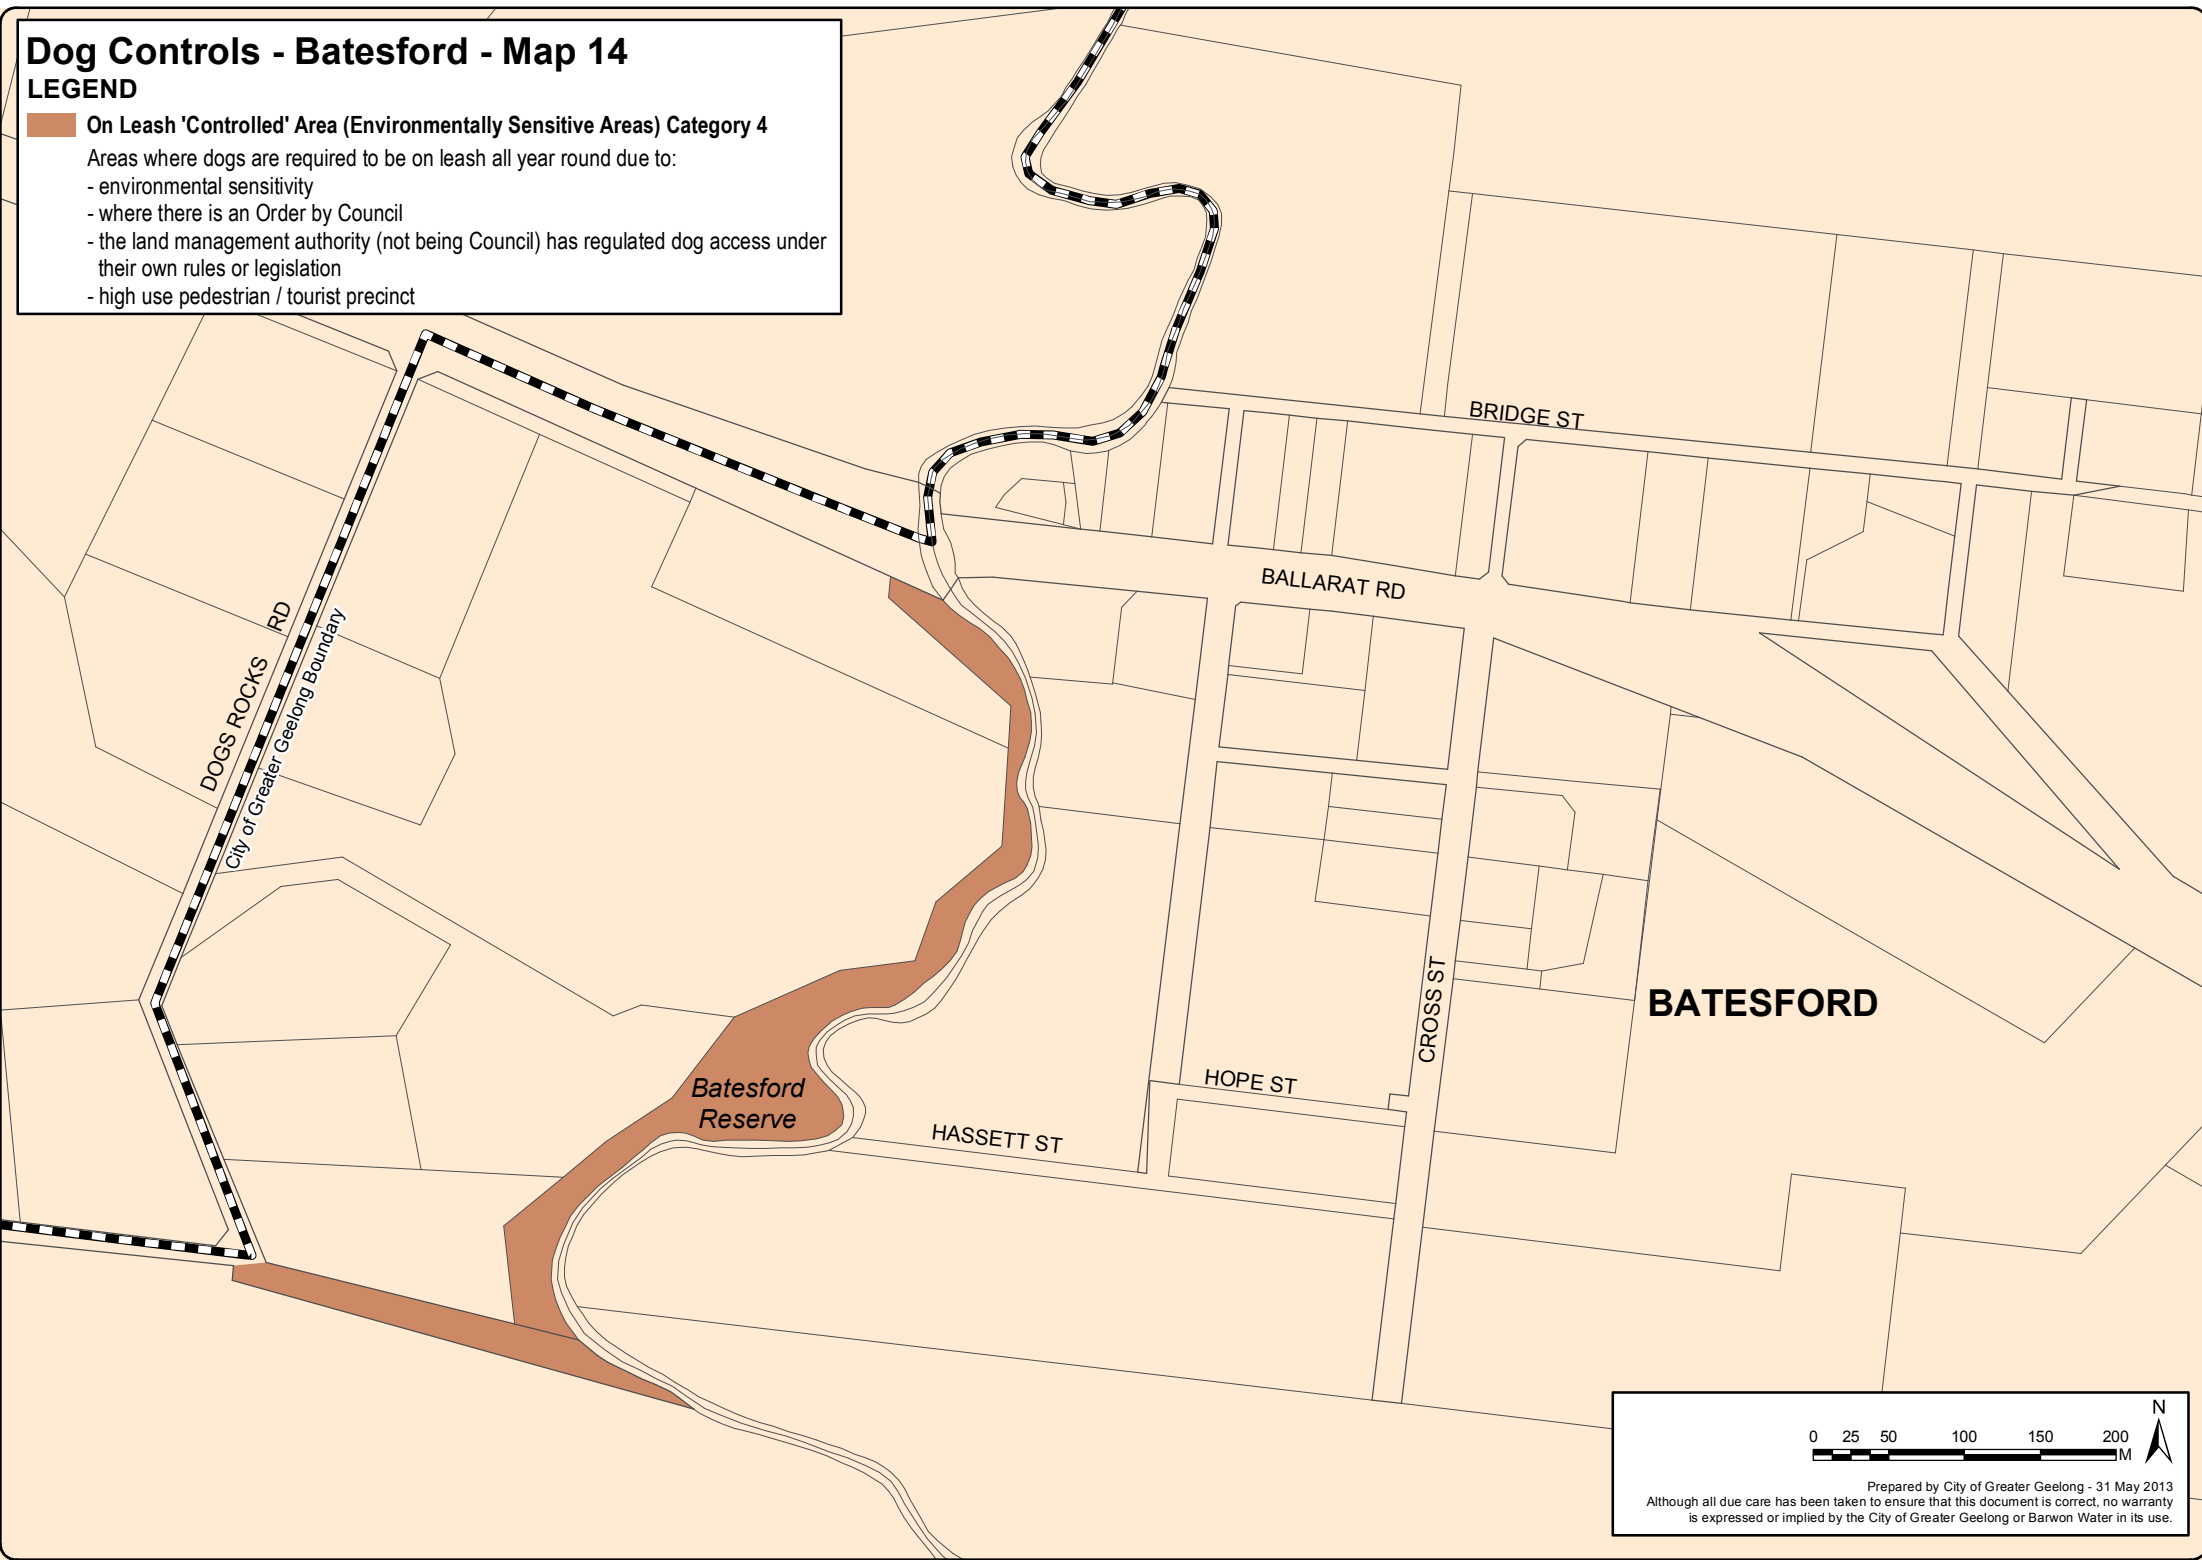

Dog Controls - Batesford - Map 14

LEGEND

 On Leash 'Controlled' Area (Environmentally Sensitive Areas) Category 4

Areas where dogs are required to be on leash all year round due to:

- environmental sensitivity
- where there is an Order by Council
- the land management authority (not being Council) has regulated dog access under their own rules or legislation
- high use pedestrian / tourist precinct