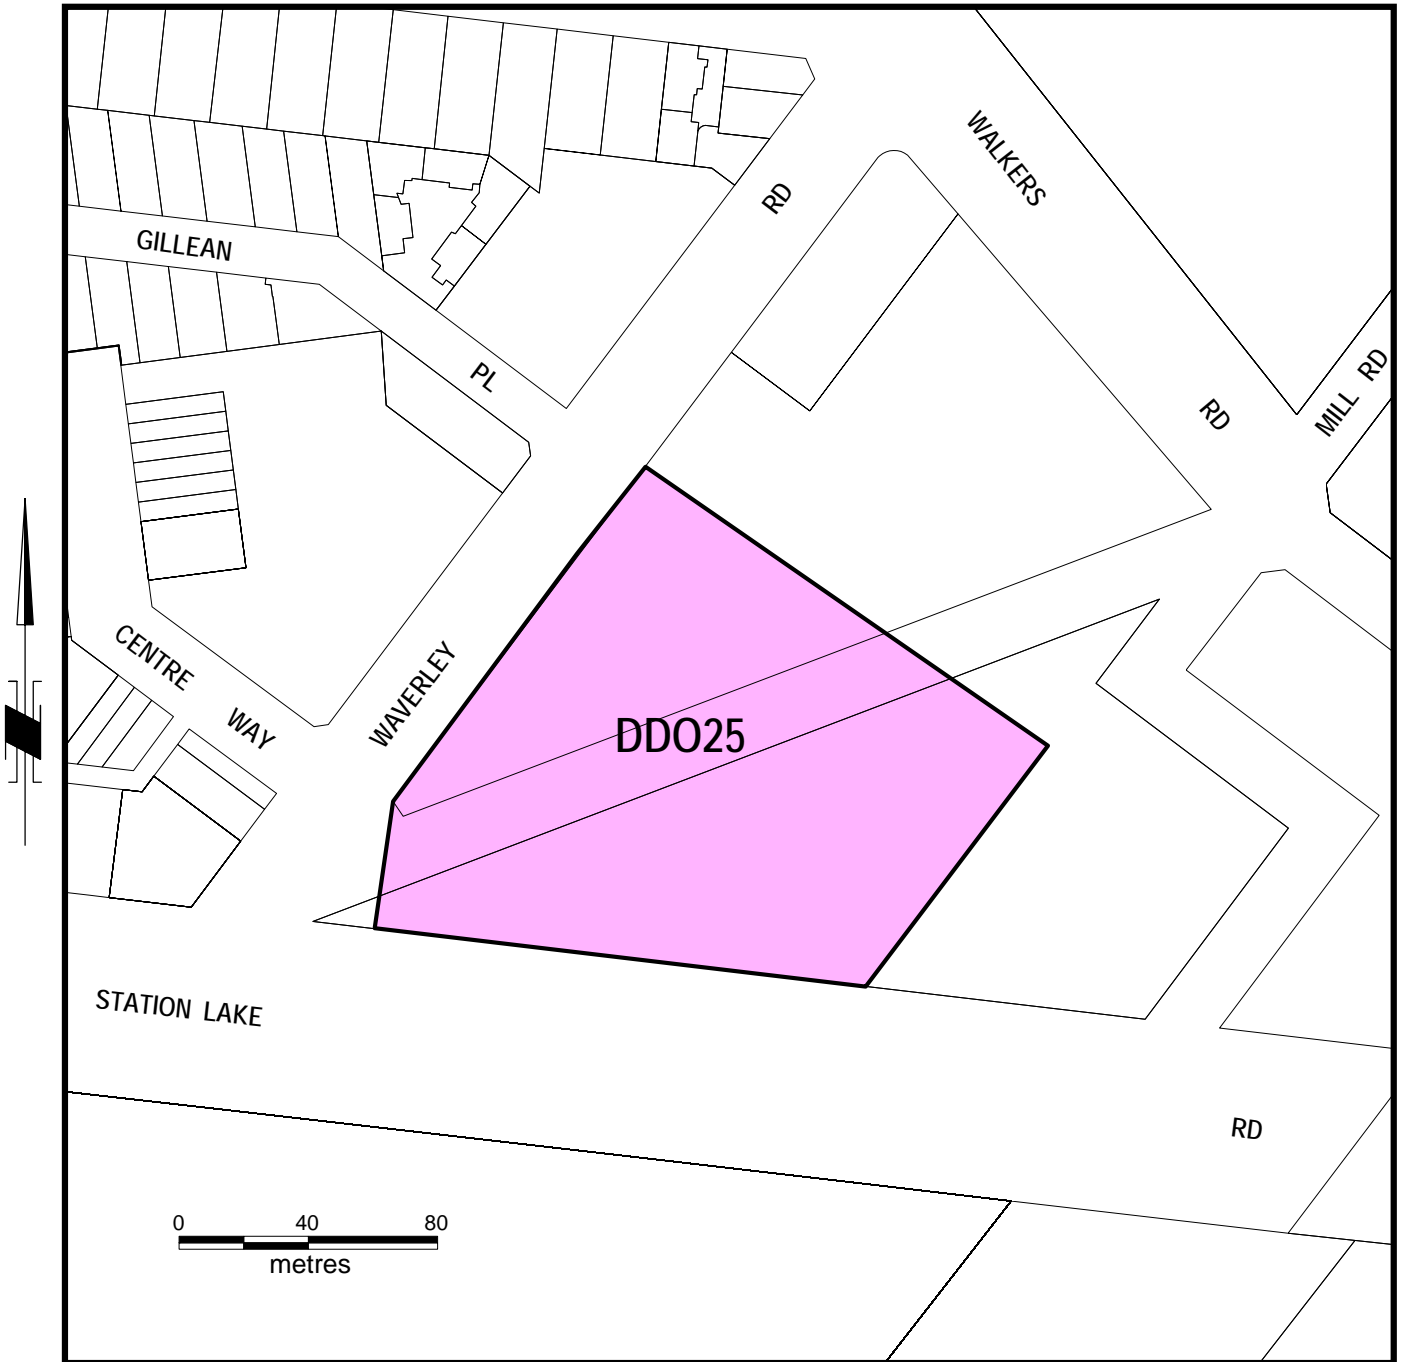

GREATER GEELONG PLANNING SCHEME

LOCAL PROVISION

Part of Planning Scheme Map 19DDO

LEGEND

	DESIGN AND DEVELOPMENT OVERLAY - SCHEDULE 25
---	---

AMENDMENT C225